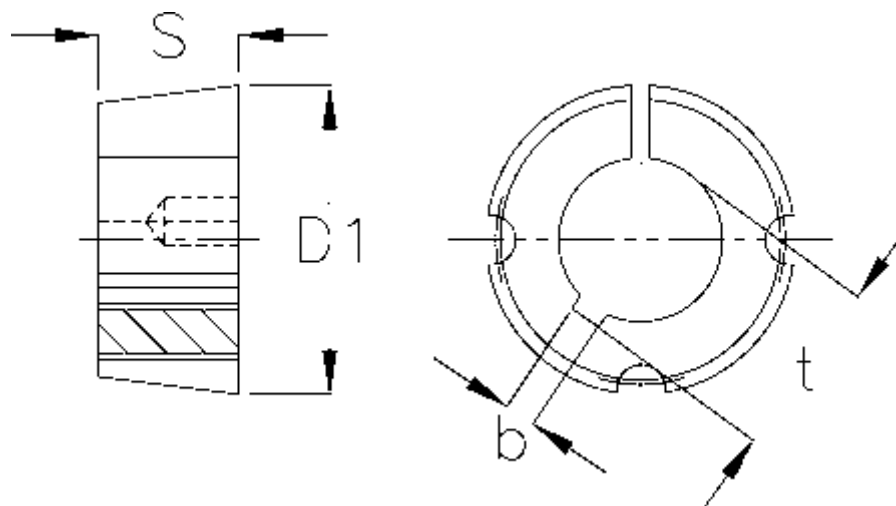

Article number: 6160402012028

Description: Taper bush 2012 bore $\varnothing 28$ mm

Measures

b	= 8
Bore	= 28
Bush type	= 2012
D1	= 70
S	= 31,8
Screw size	= 7/16 x 7/8"
t	= 31.3
Transmission moment	= 808